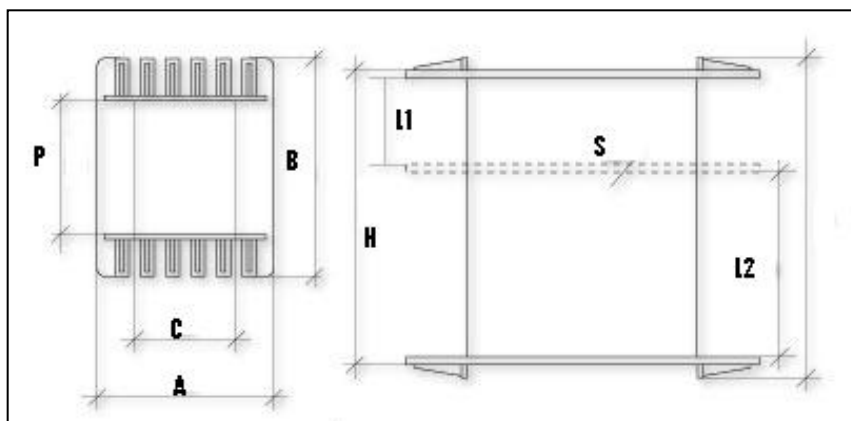

MOD	REF	C	P	A	B	H	K	L1	L2	S	RANURAS
40x40x120 PH SS	230020	41,0	40,8	78,0	85,0	119,0	115				4 + 4
40x40x120 PH DS	230021	41,0	40,8	78,0	85,0	119,0	115	55,5	58,0	1,8	4 + 4
40x50x120 PH SS	230022	41,0	50,8	78,0	95,0	119,0	115				4 + 4
40x50x120 PH DS	230023	41,0	50,8	78,0	95,0	119,0	115	55,5	58,0	1,8	4 + 4
40x60x120 PH SS	230024	41,0	60,8	78,0	105,0	119,0	115				4 + 4
40x60x120 PH DS	230025	41,0	60,8	78,0	105,0	119,0	115	55,5	58,0	1,8	4 + 4
40x75x120 PH SS	230026	41,0	75,8	78,0	120,0	115,4	115				4 + 4
40x75x120 PH DS	230027	41,0	75,8	78,0	120,0	119,0	115	55,5	58,0	1,8	4 + 4
40x80x120 PH SS	230028	41,0	80,8	78,0	125,0	119,0	115				4 + 4

UI-120 CORTO (CIRCUITO 200x180)

MOD	REF	C	P	A	B	H	K	L1	L2	S	RANURAS
40x40x100 PH SS	220040	41,0	40,0	78,0	86,0	99,5				2,0	
40x50x100 PH SS	220041	41,0	50,0	78,0	96,0	99,5				2,0	
40x60x100 PH SS	220042	41,0	60,0	78,0	106,0	99,5				2,0	
40x70x100 PH SS	220043	41,0	70,0	78,0	116,0	99,5				2,0	
40x100x100 PH SS	220044	41,0	100,0	78,0	146,0	99,5				2,0	