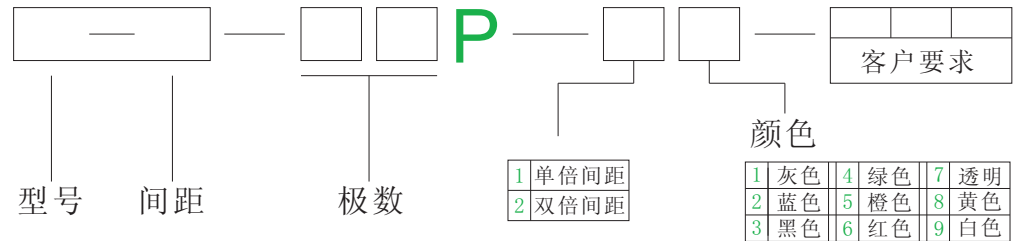

MATERIAL

Housing

PBT UL94V-0

Contact

Steel, Ni plated

Screw

M4.0 Steel, Ni plated

订购方式:

mm
(INCH)

THIROANGIF PROJECTION

NAME TB45