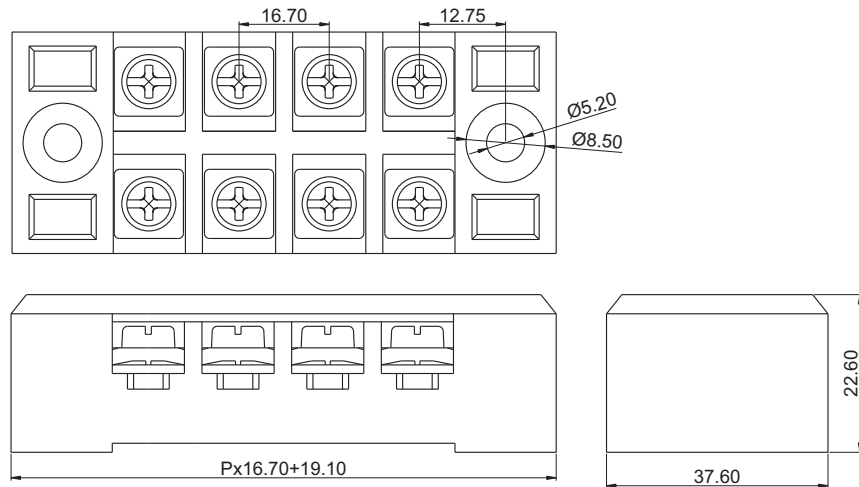

Electrical

Rated voltage

600V

Rated current

25A

Wire range

22-12 AWG

Withstanding voltage

AC2000V/1Min

Mechanical

Torque

10.0kg.cm

Temp range

-30°C—+120°C

Dimention

Pitch

16.7mm

Poles

2P-15P