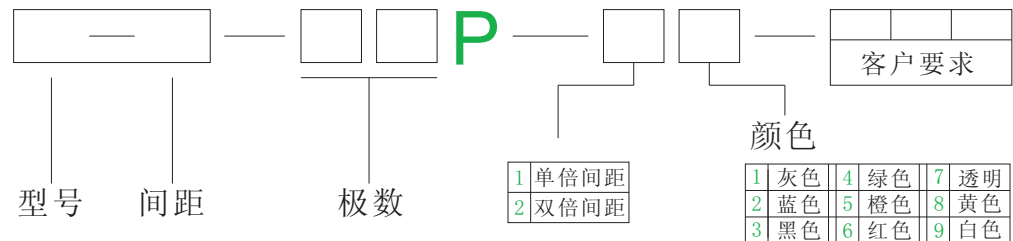

MATERIAL

Housing

PBT UL94V-0

Contact

Steel, Ni plated

Screw

M4.0 Steel, Ni plated

订购方式:

mm
(INCH)

THIROANGIF PROJECTION

NAME TB25