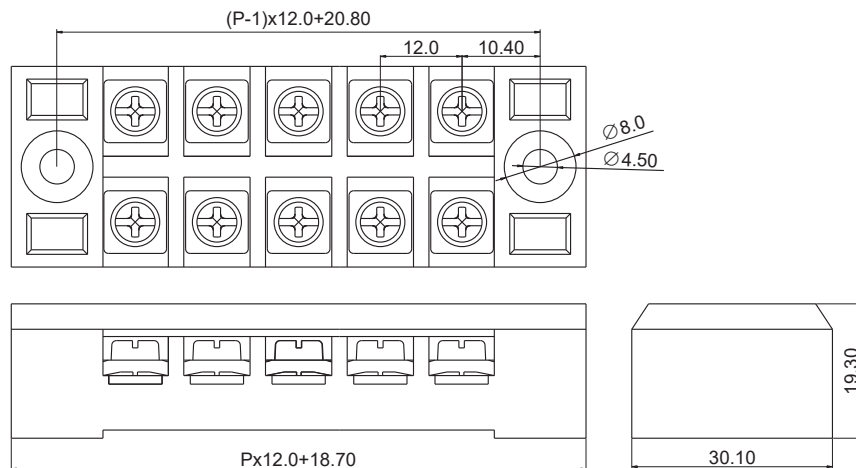

Electrical

Rated voltage

600V

Rated current

25A

Wire range

22-12 AWG

Withstanding voltage

AC2000V/1Min

Mechanical

Torque

9.0kg.cm

Temp range

-30°C—+120°C

Dimention

Pitch

12.0mm

Poles

2P-24P