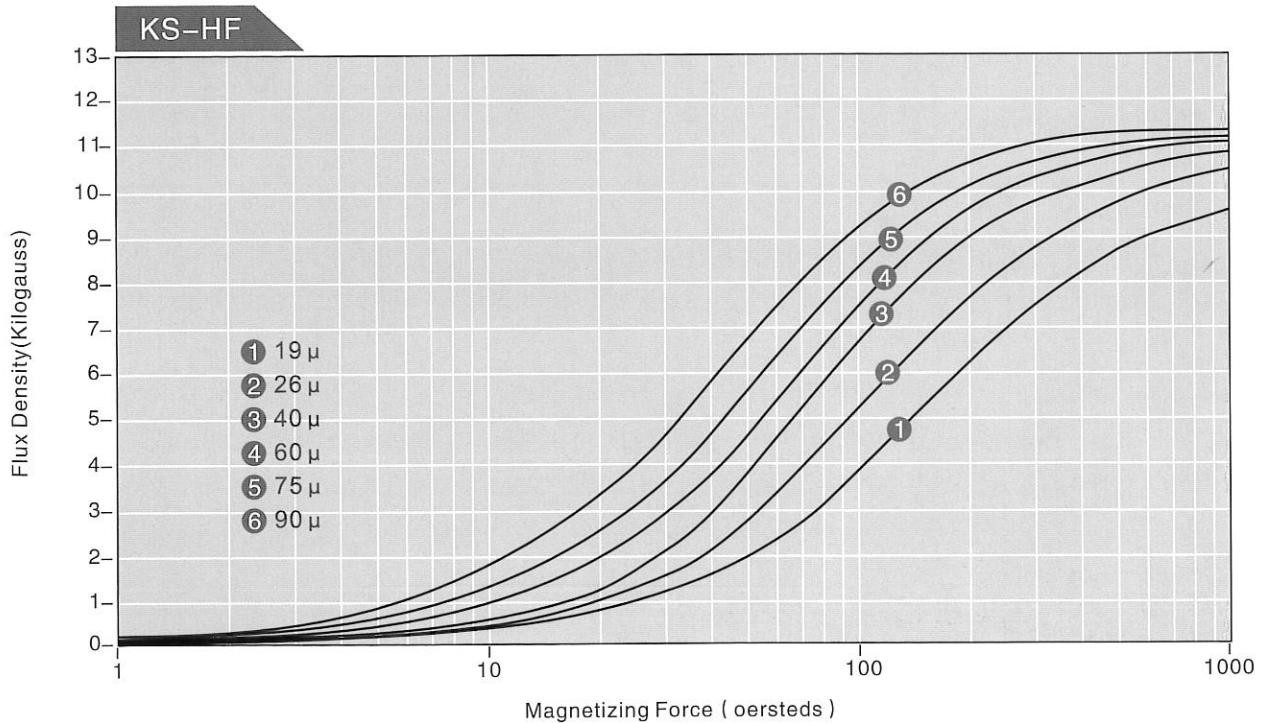

Magnetic Characteristics

Normal Magnetization Curves

Magnetic Characteristics

Normal Magnetization Curves

Prodin Ferrite S.L.

Calle A, 27, 08620 Sant Vicenç dels Horts, Barcelona (Spain)

Tel.: +34 93 672 46 10