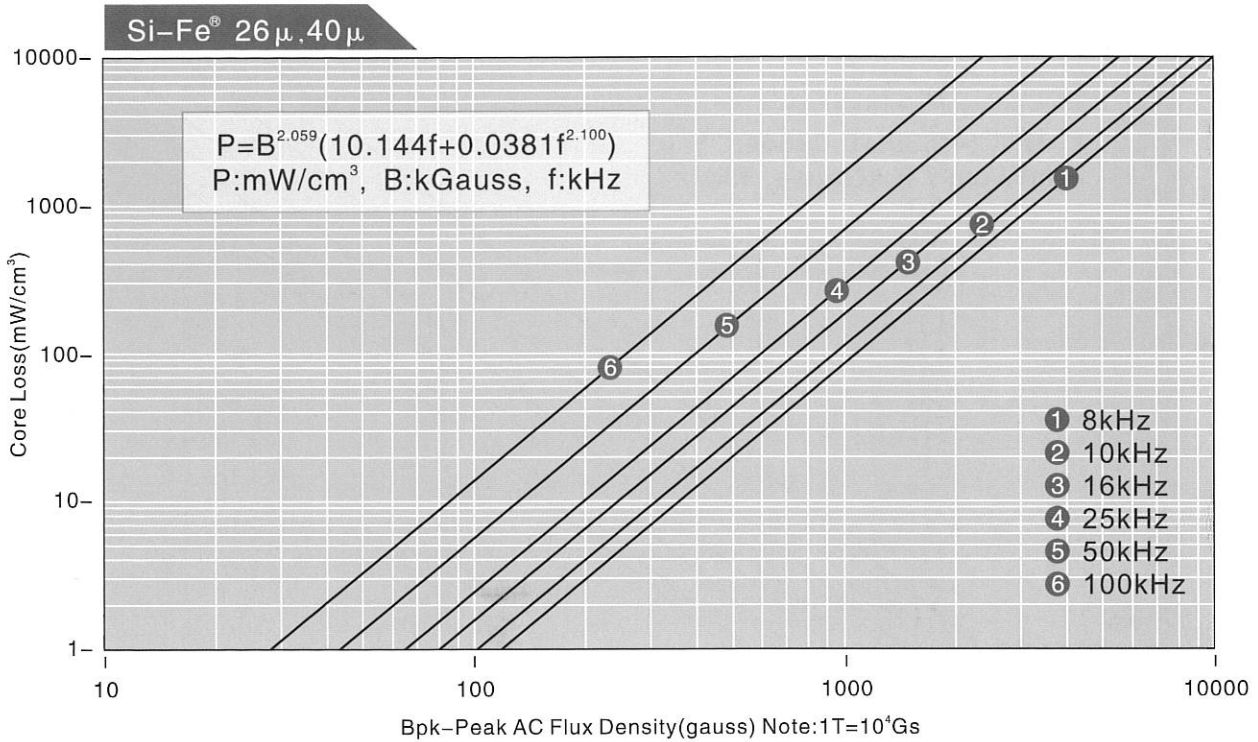

Magnetic Characteristics

Typical Core Loss Curves

Prodin Ferrite S.L.

Calle A, 27, 08620 Sant Vicenç dels Horts, Barcelona (Spain)

Tel.: +34 93 672 46 10

info@prodinferrite.com www.prodinferrite.com