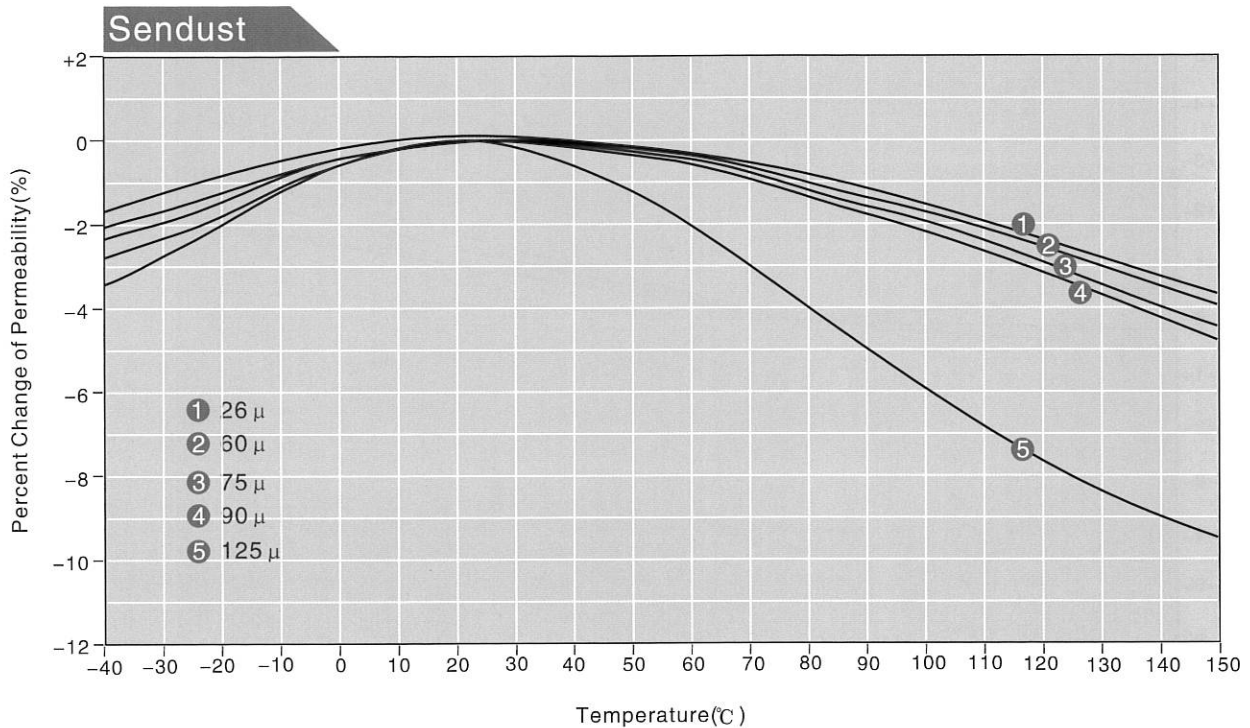

Magnetic Characteristics

Temperature Stability