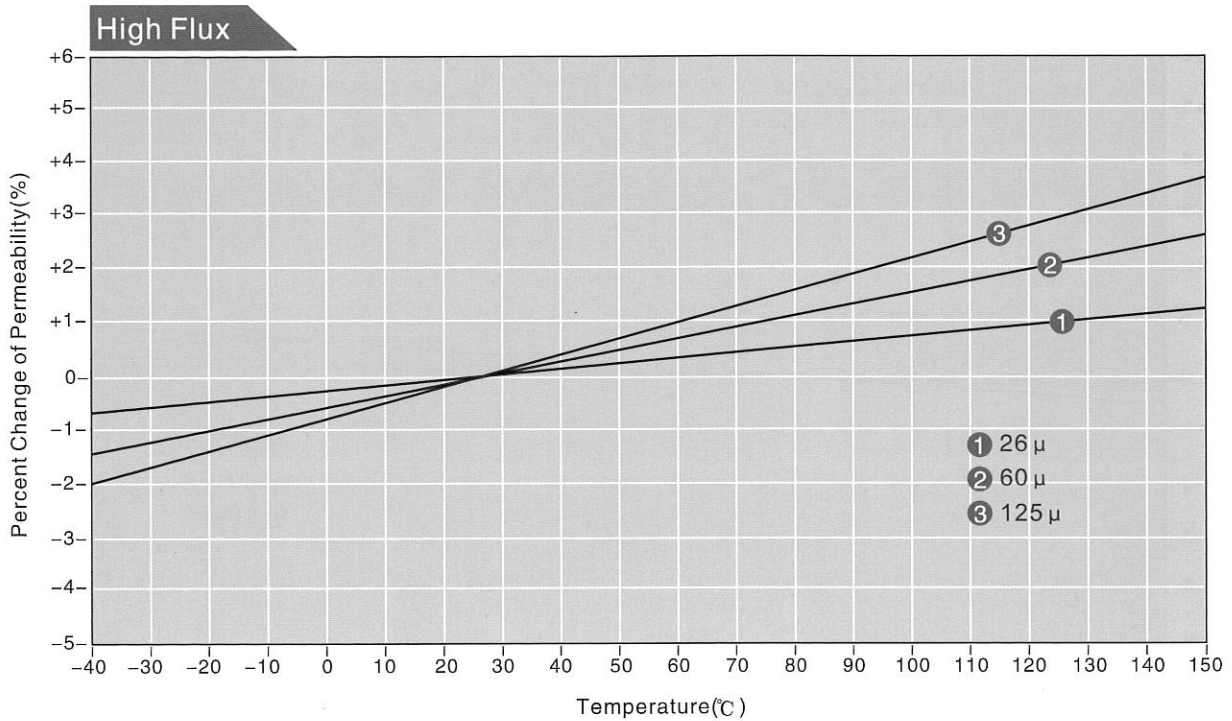

Magnetic Characteristics

Temperature Stability

Prodin Ferrite S.L.

Calle A, 27, 08620 Sant Vicenç dels Horts, Barcelona (Spain)

Tel.: +34 93 672 46 10

info@prodinferrite.com www.prodinferrite.com