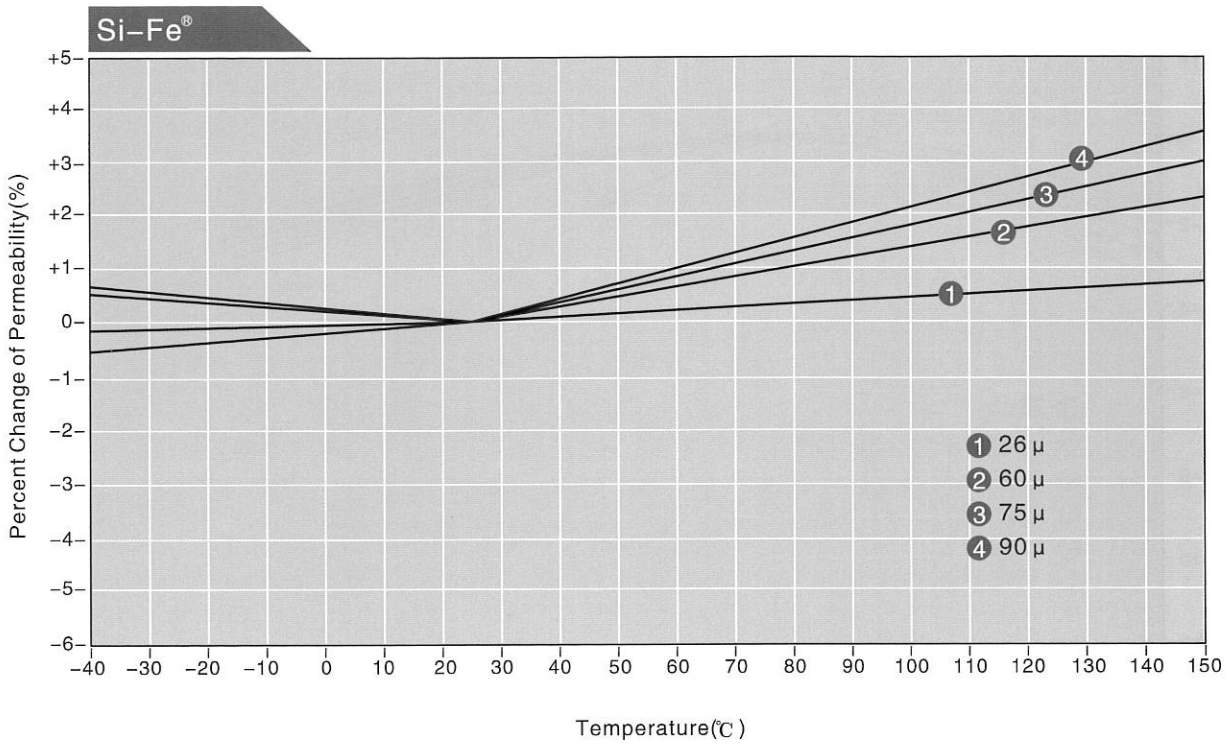

Tel.: +34 93 672 46 10

info@prodinferrite.com www.prodinferrite.com

Magnetic Characteristics

Temperature Stability

Magnetic Characteristics

Temperature Stability

Prodin Ferrite S.L.

Carrer A, 27, 08620 Sant Vicenç dels Horts, Barcelona (Spain)