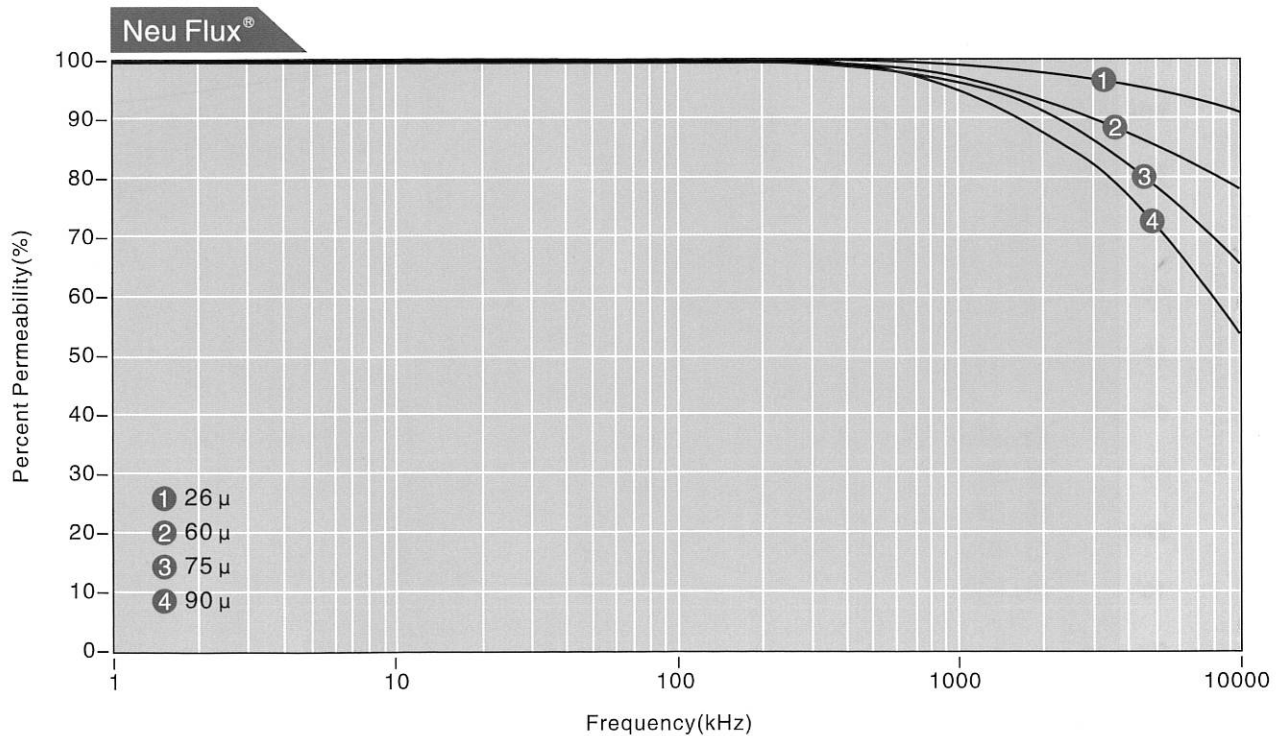

Magnetic Characteristics

Permeability vs .Frequency

Prodin Ferrite S.L.

Carrer A, 27, 08620 Sant Vicenç dels Horts, Barcelona (Spain)

Tel.: +34 93 672 46 10

info@prodinferrite.com www.prodinferrite.com