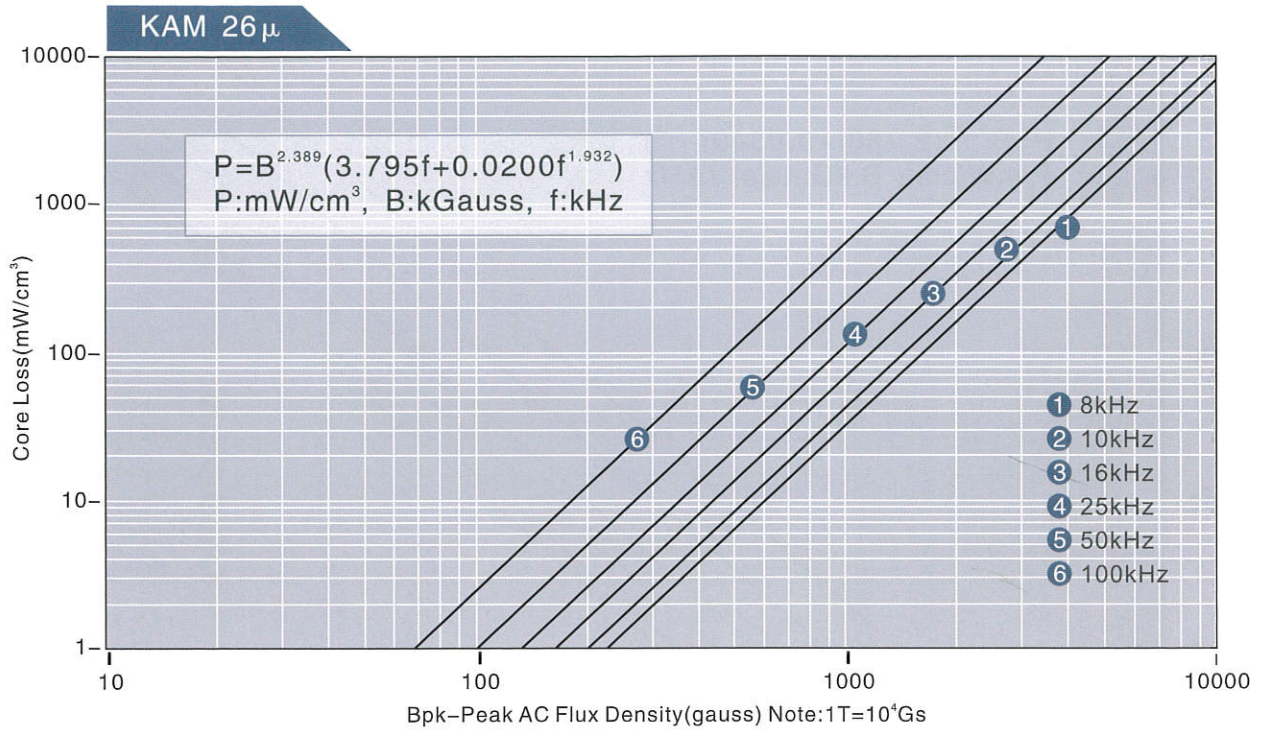

Magnetic Characteristics

Typical Core Loss Curves

Prodin Ferrite S.L.

Calle A, 27, 08620 Sant Vicenç dels Horts, Barcelona (Spain)

Tel.: +34 93 672 46 10

info@prodinferrite.com www.prodinferrite.com