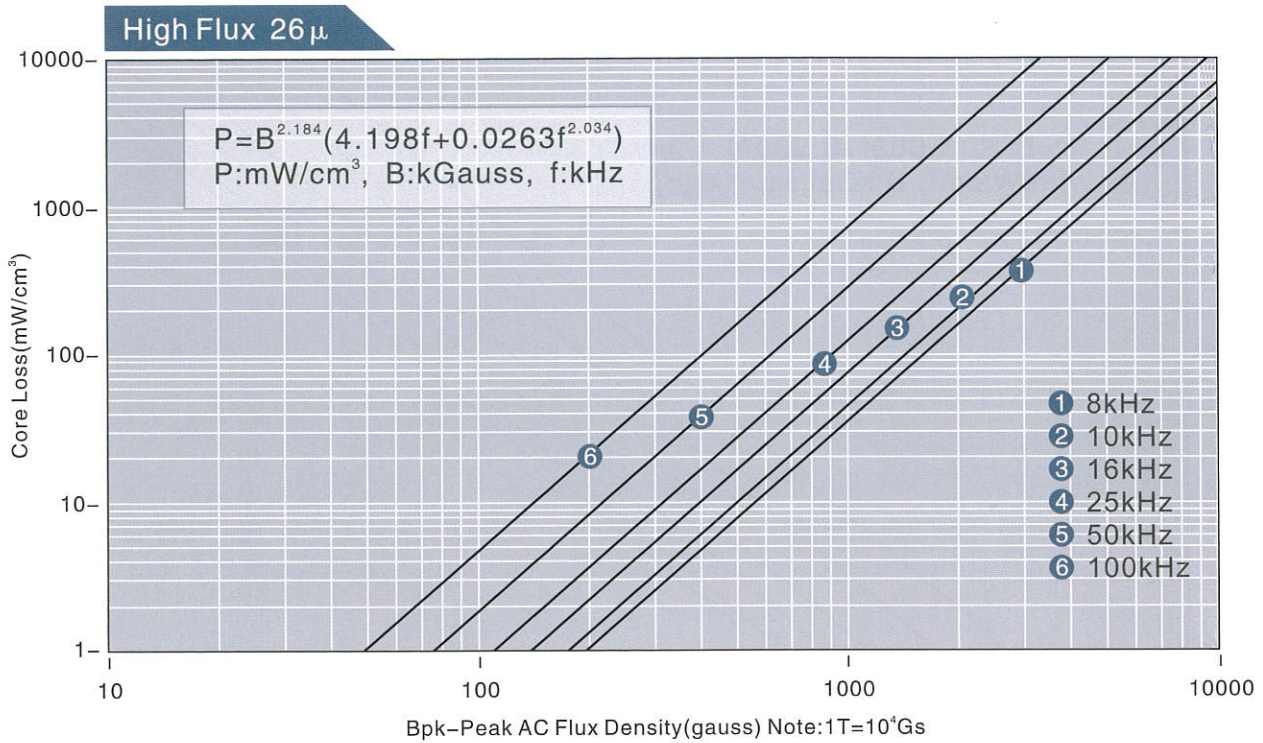

Calle A, 27, 08620 Sant Vicenç dels Horts, Barcelona (Spain)

Tel.: +34 93 672 46 10

info@prodinferrite.com www.prodinferrite.com

Magnetic Characteristics

Typical Core Loss Curves

Magnetic Characteristics

Typical Core Loss Curves