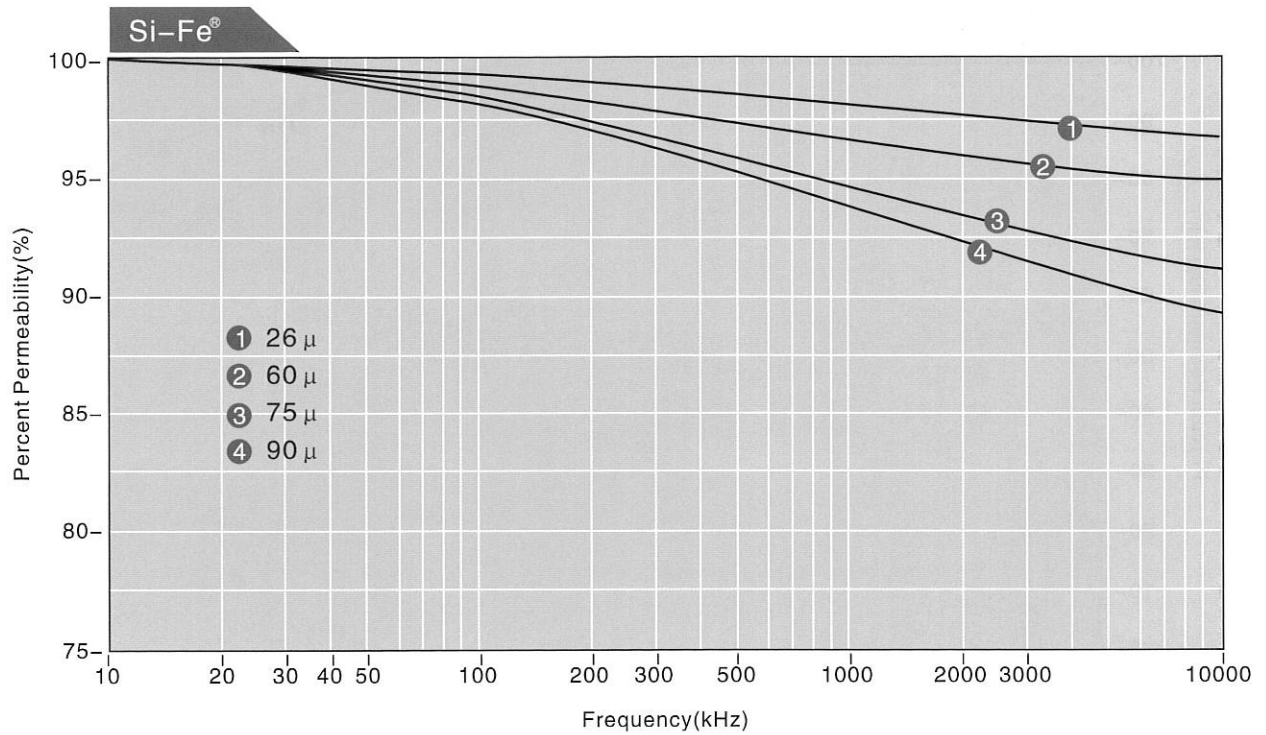

Magnetic Characteristics

Permeability vs .Frequency

Prodin Ferrite S.L.

Carrer A, 27, 08620 Sant Vicenç dels Horts, Barcelona (Spain)

Tel.: +34 93 672 46 10

info@prodinferrite.com www.prodinferrite.com