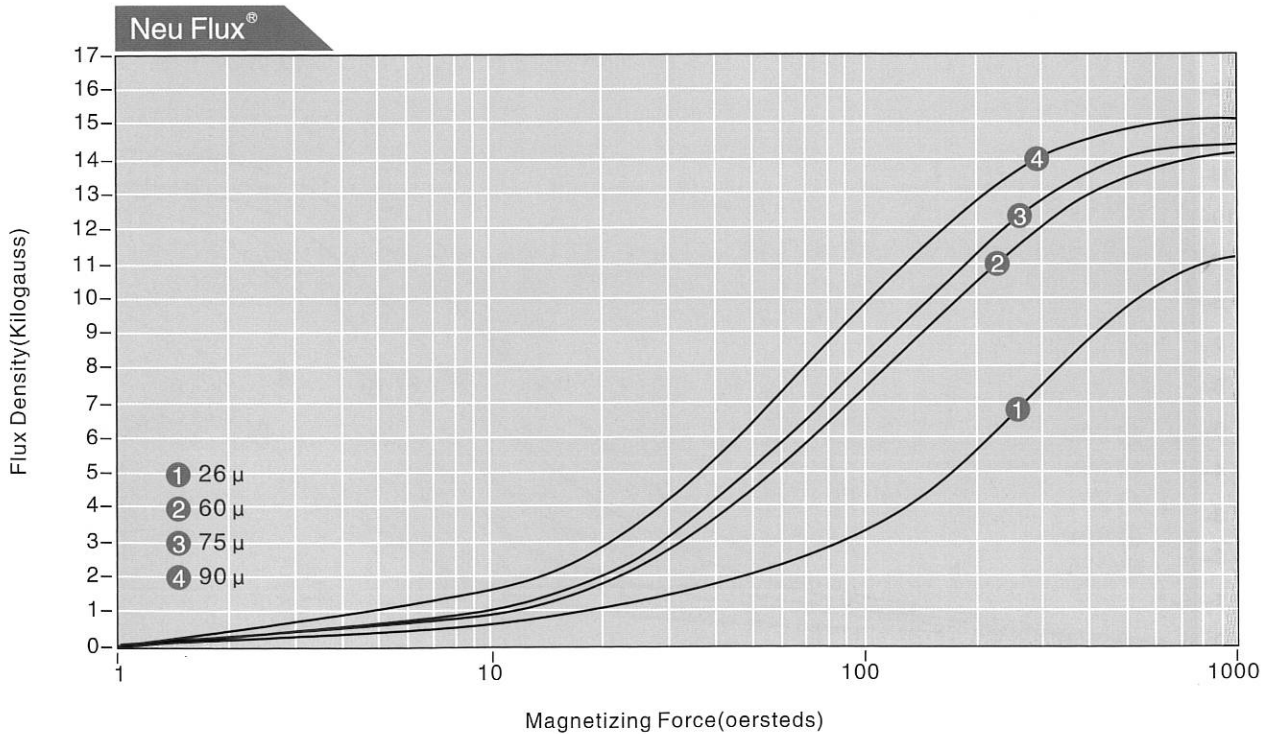

Magnetic Characteristics

Normal Magnetization Curves

Magnetic Characteristics

Normal Magnetization Curves

Prodin Ferrite S.L.

Calle A, 27, 08620 Sant Vicenç dels Horts, Barcelona (Spain)

Tel.: +34 93 672 46 10