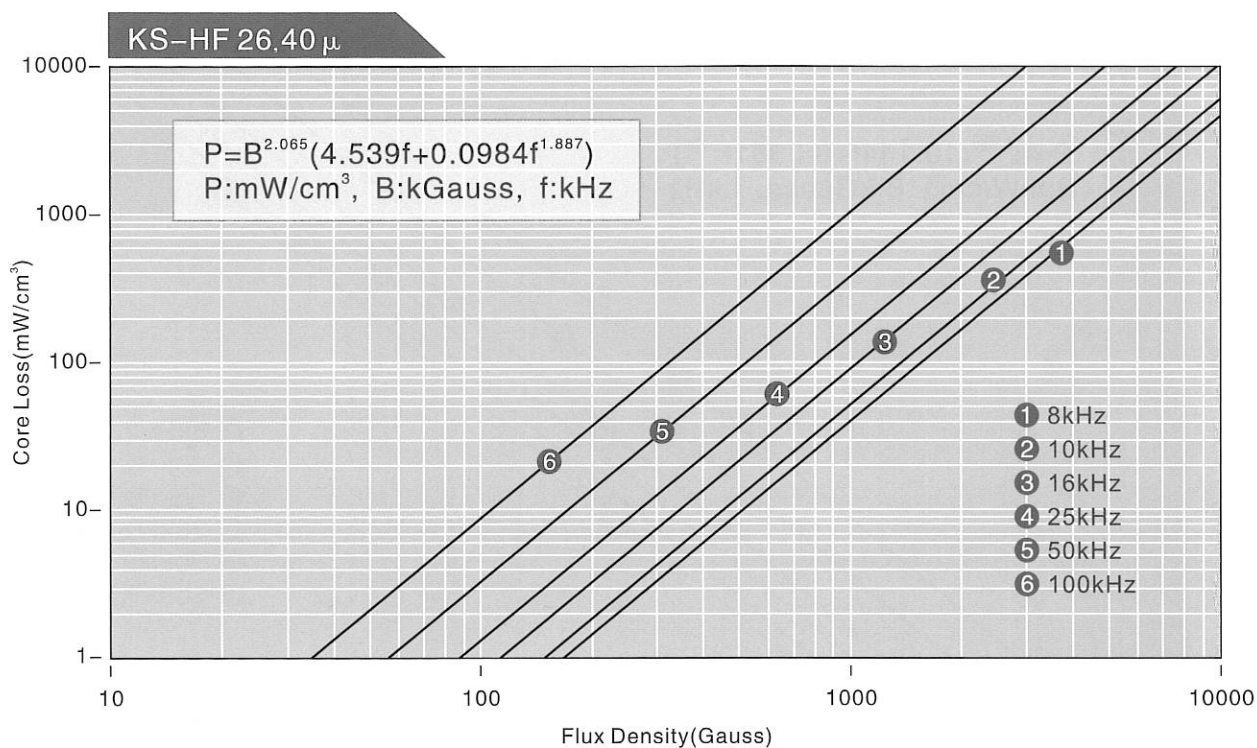

Typical Core Loss Curves

Prodin Ferrite S.L.

Calle A, 27, 08620 Sant Vicenç dels Horts, Barcelona (Spain)

Tel.: +34 93 672 46 10

info@prodinferrite.com www.prodinferrite.com

Magnetic Characteristics

Typical Core Loss Curves