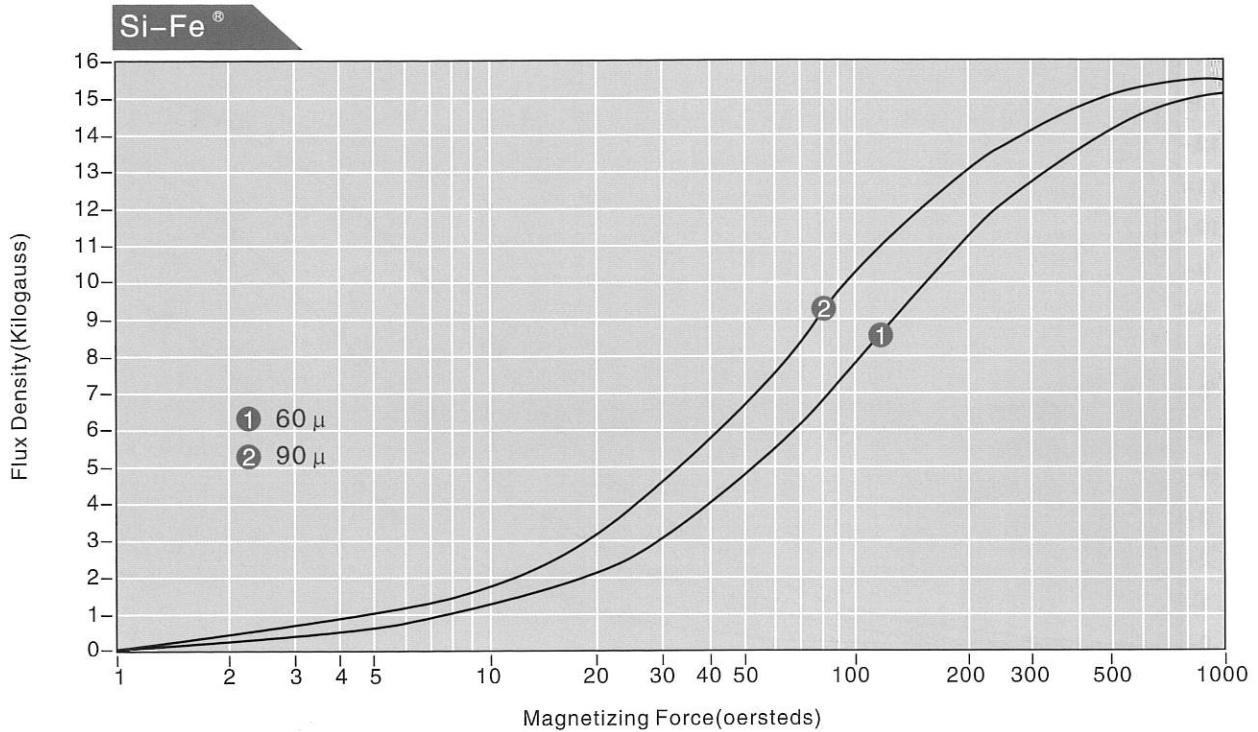

Magnetic Characteristics

Normal Magnetization Curves

Magnetic Characteristics

Normal Magnetization Curves

Prodin Ferrite S.L.

Calle A, 27, 08620 Sant Vicenç dels Horts, Barcelona (Spain)

Tel.: +34 93 672 46 10