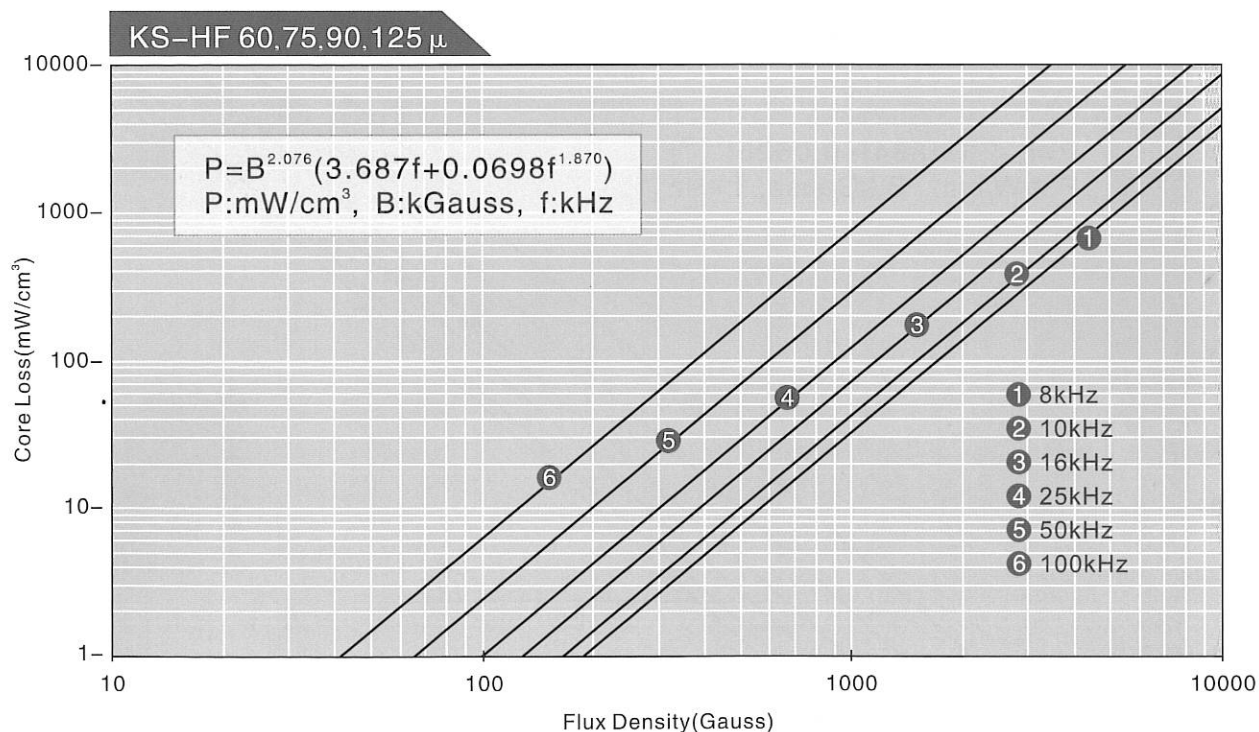

Typical Core Loss Curves

Prodin Ferrite S.L.

Calle A, 27, 08620 Sant Vicenç dels Horts, Barcelona (Spain)

Tel.: +34 93 672 46 10

info@prodinferrite.com www.prodinferrite.com

Magnetic Characteristics

Typical Core Loss Curves