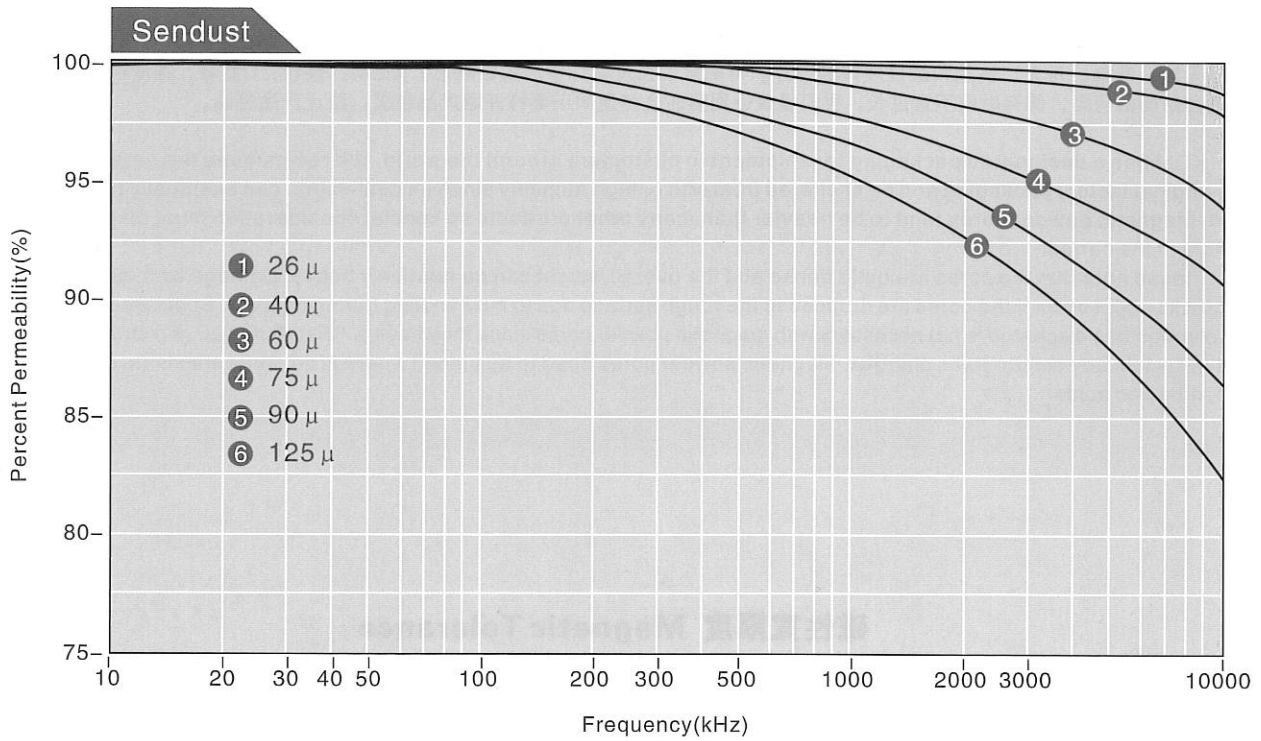

Magnetic Characteristics

Permeability vs .Frequency

Magnetic Characteristics

Permeability vs .Frequency

Prodin Ferrite S.L.

Calle A, 27, 08620 Sant Vicenç dels Horts, Barcelona (Spain)

Tel.: +34 93 672 46 10