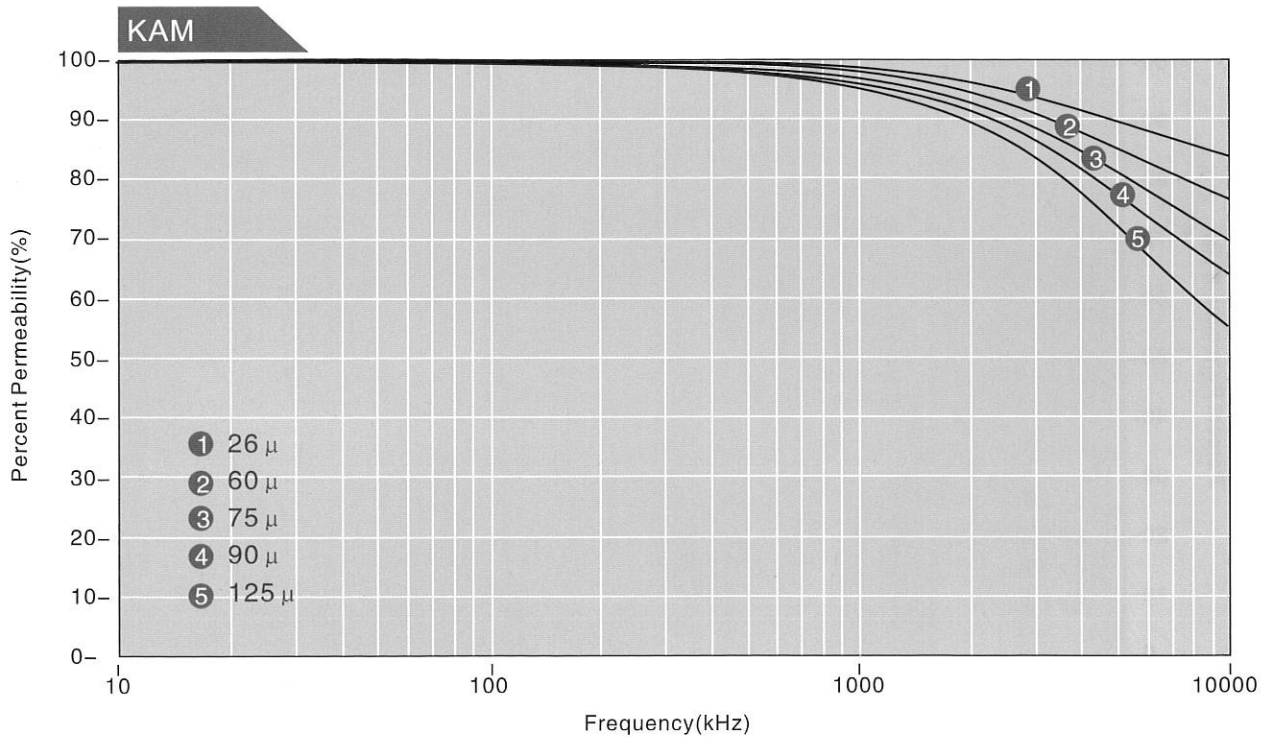

Magnetic Characteristics

Permeability vs .Frequency

Magnetic Characteristics

Permeability vs .Frequency

Prodin Ferrite S.L.

Calle A, 27, 08620 Sant Vicenç dels Horts, Barcelona (Spain)

Tel.: +34 93 672 46 10