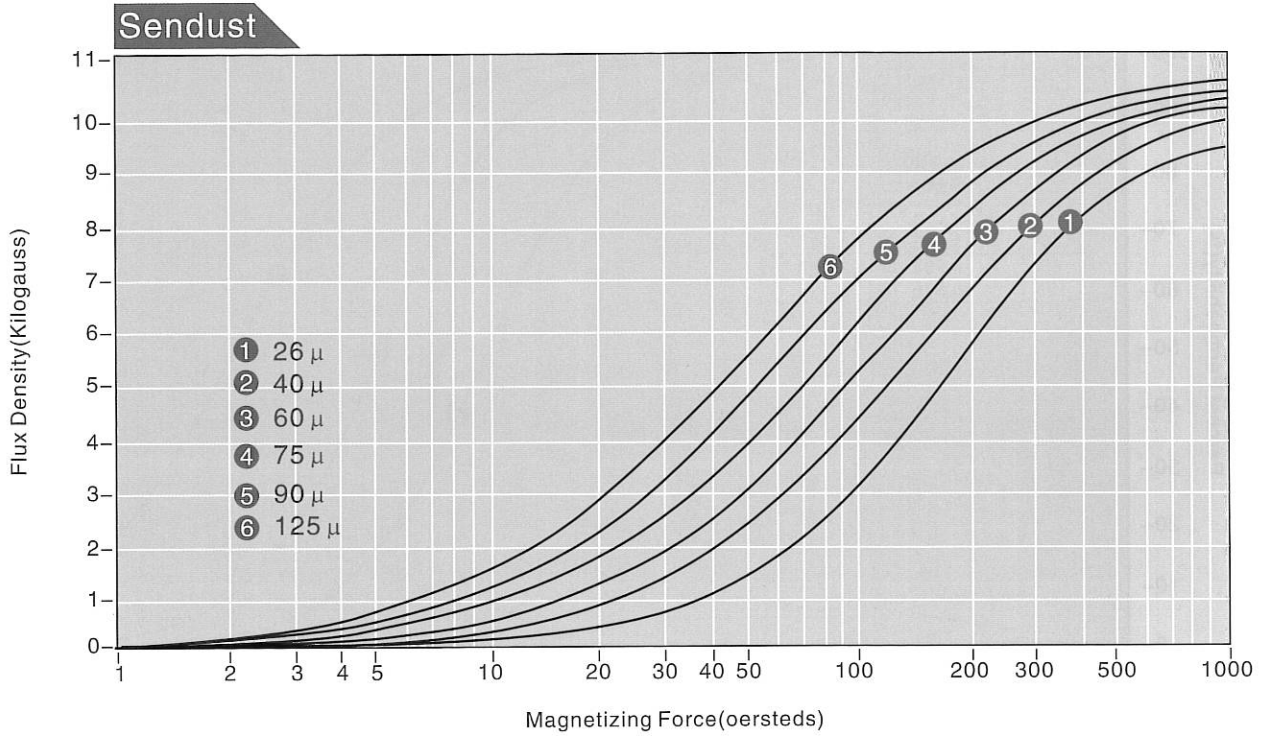

Magnetic Characteristics

Normal Magnetization Curves

Magnetic Characteristics

Normal Magnetization Curves

Prodin Ferrite S.L.

Calle A, 27, 08620 Sant Vicenç dels Horts, Barcelona (Spain)

Tel.: +34 93 672 46 10