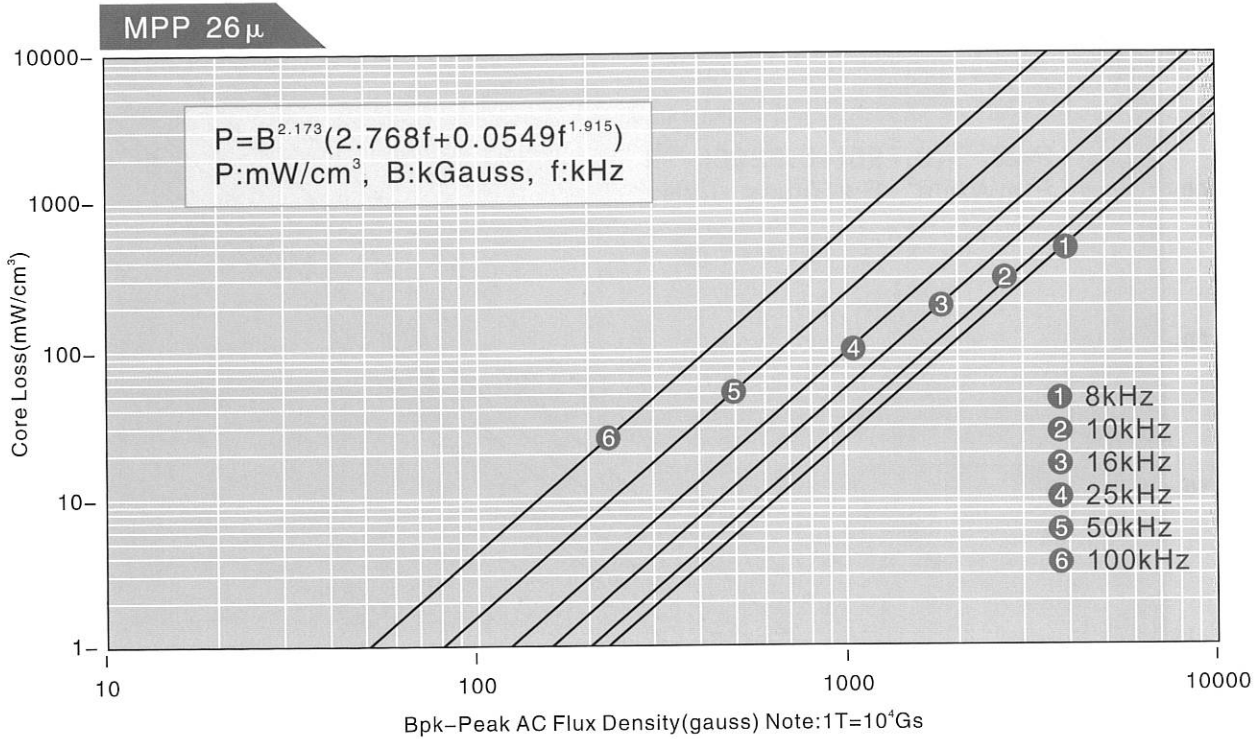

Magnetic Characteristics

Typical Core Loss Curves

Prodin Ferrite S.L.

Calle A, 27, 08620 Sant Vicenç dels Horts, Barcelona (Spain)

Tel.: +34 93 672 46 10

info@prodinferrite.com www.prodinferrite.com