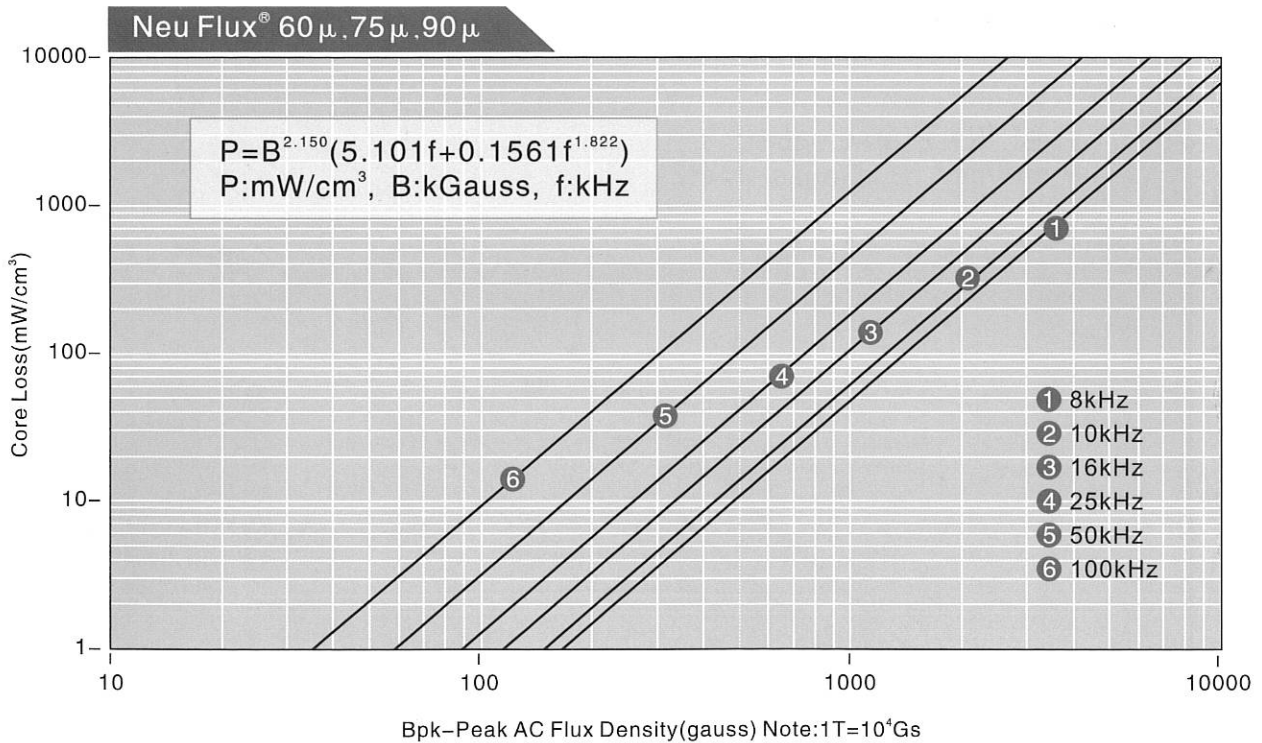

Calle A, 27, 08620 Sant Vicenç dels Horts, Barcelona (Spain)

Tel.: +34 93 672 46 10

info@prodinferrite.com www.prodinferrite.com

Magnetic Characteristics

Typical Core Loss Curves

Magnetic Characteristics

Typical Core Loss Curves