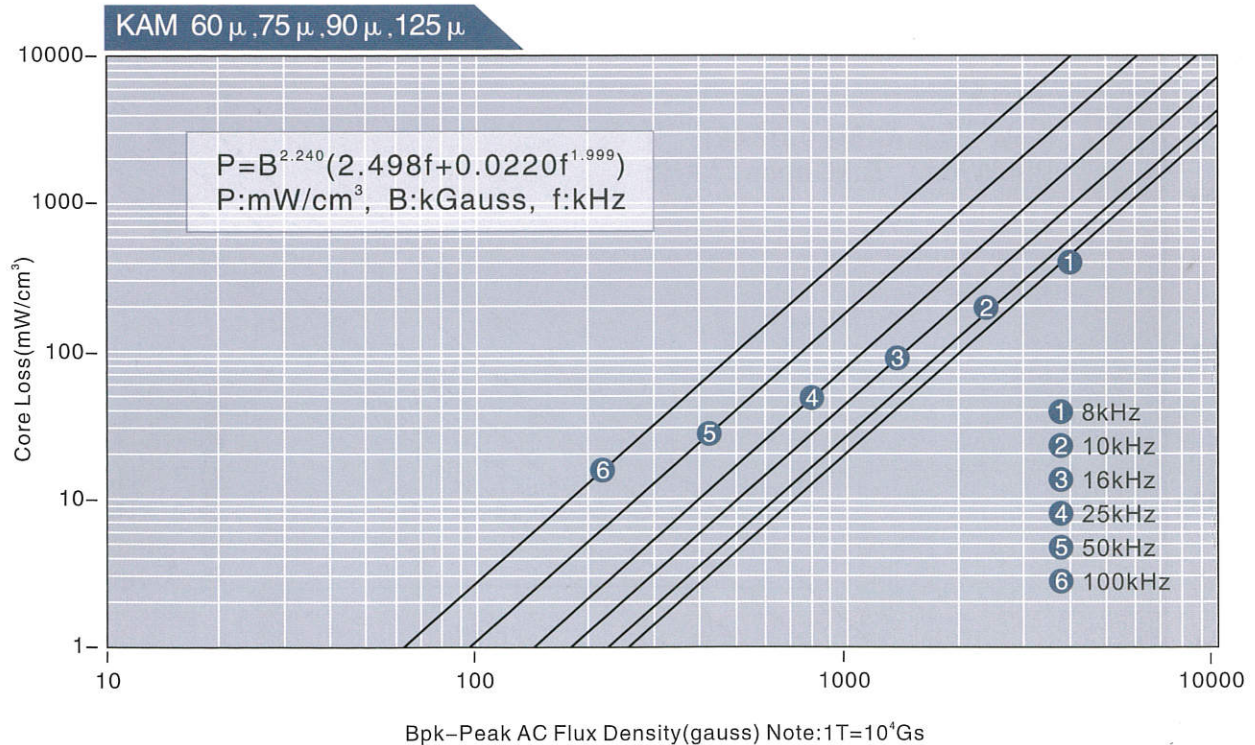

Magnetic Characteristics

Typical Core Loss Curves

Prodin Ferrite S.L.

Calle A, 27, 08620 Sant Vicenç dels Horts, Barcelona (Spain)

Tel.: +34 93 672 46 10

info@prodinferrite.com www.prodinferrite.com