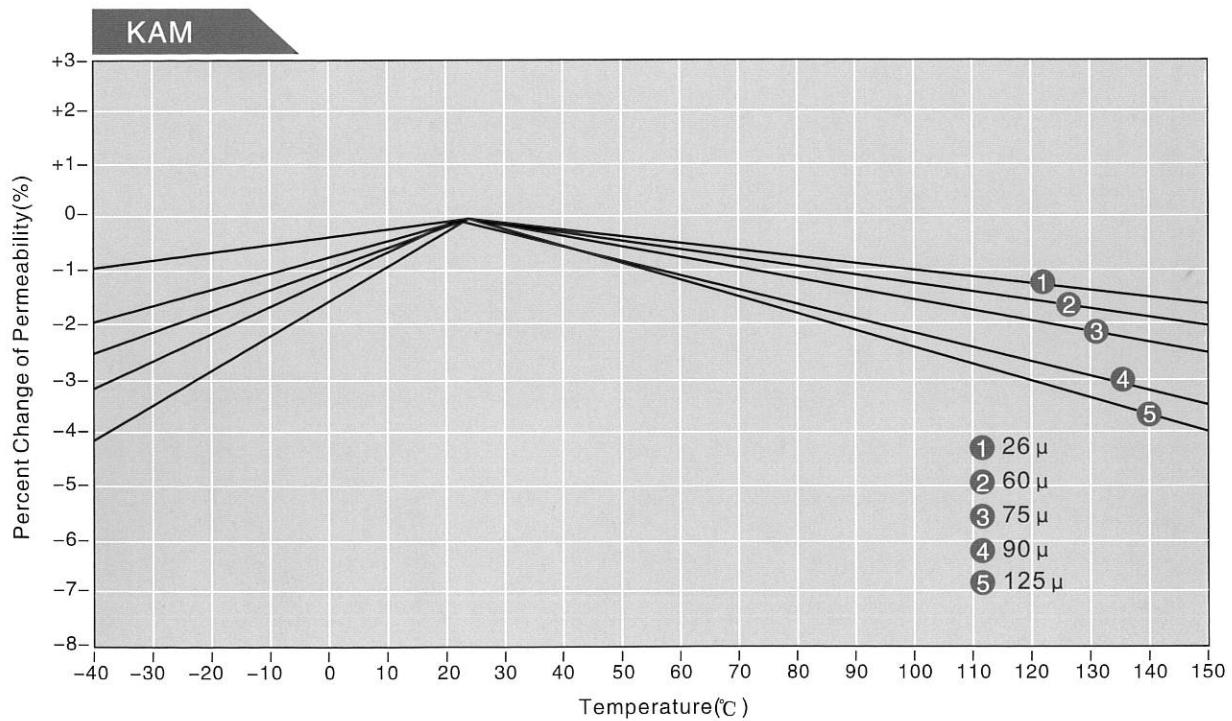

Magnetic Characteristics

Temperature Stability

Prodin Ferrite S.L.

Calle A, 27, 08620 Sant Vicenç dels Horts, Barcelona (Spain)

Tel.: +34 93 672 46 10

info@prodinferrite.com www.prodinferrite.com