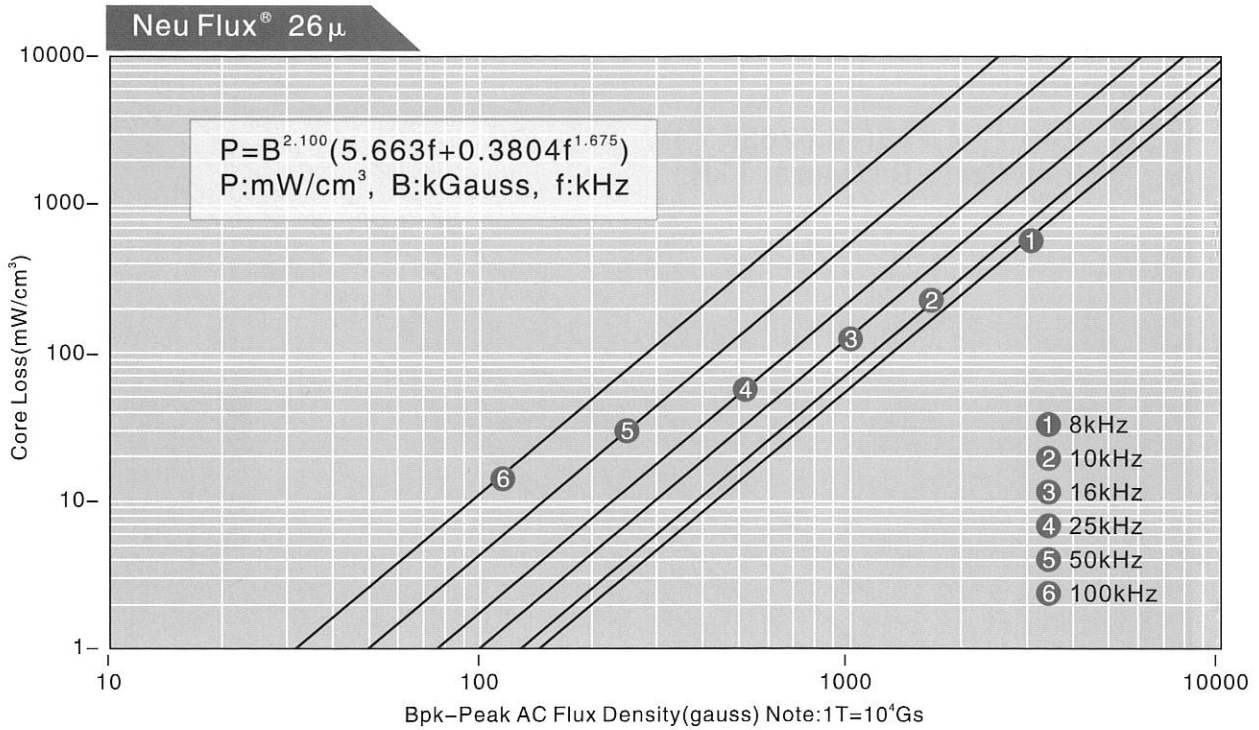

Calle A, 27, 08620 Sant Vicenç dels Horts, Barcelona (Spain)

Tel.: +34 93 672 46 10

info@prodinferrite.com www.prodinferrite.com

Magnetic Characteristics

Typical Core Loss Curves

Magnetic Characteristics

Typical Core Loss Curves