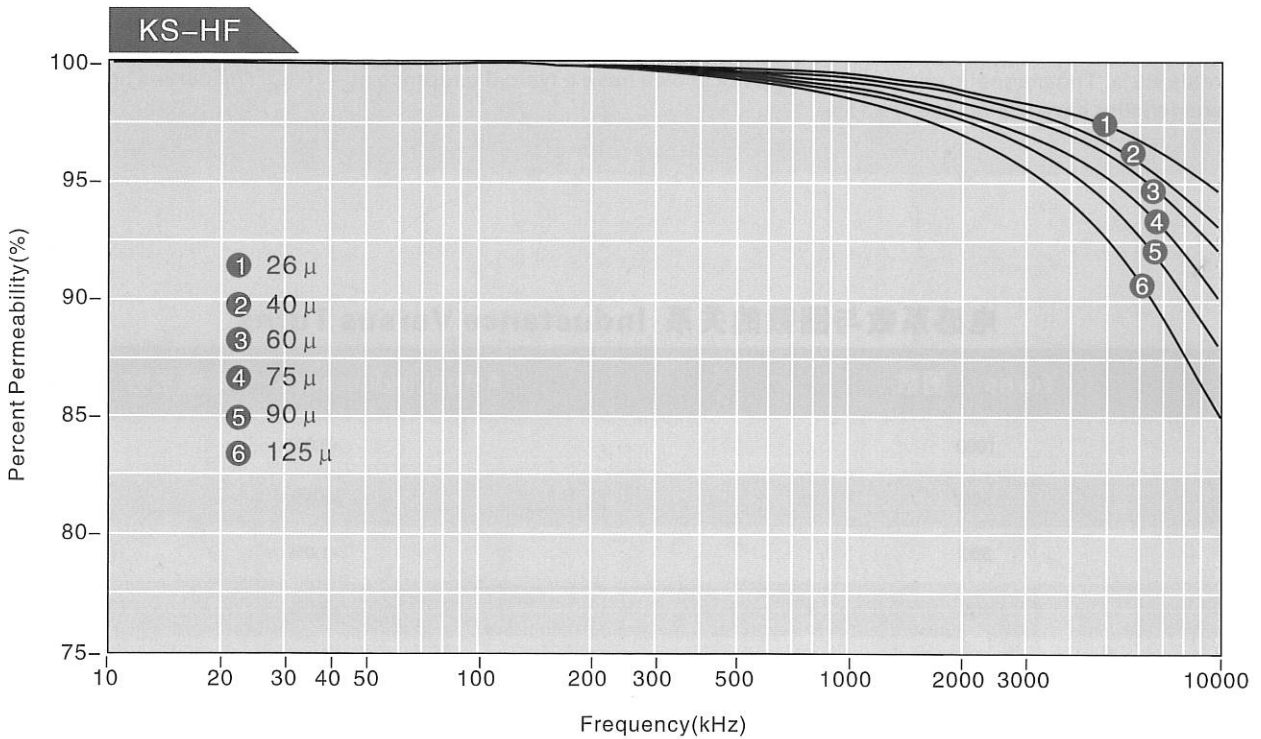

Magnetic Characteristics

Permeability vs .Frequency

Magnetic Characteristics

Permeability vs .Frequency

Prodin Ferrite S.L.

Calle A, 27, 08620 Sant Vicenç dels Horts, Barcelona (Spain)

Tel.: +34 93 672 46 10