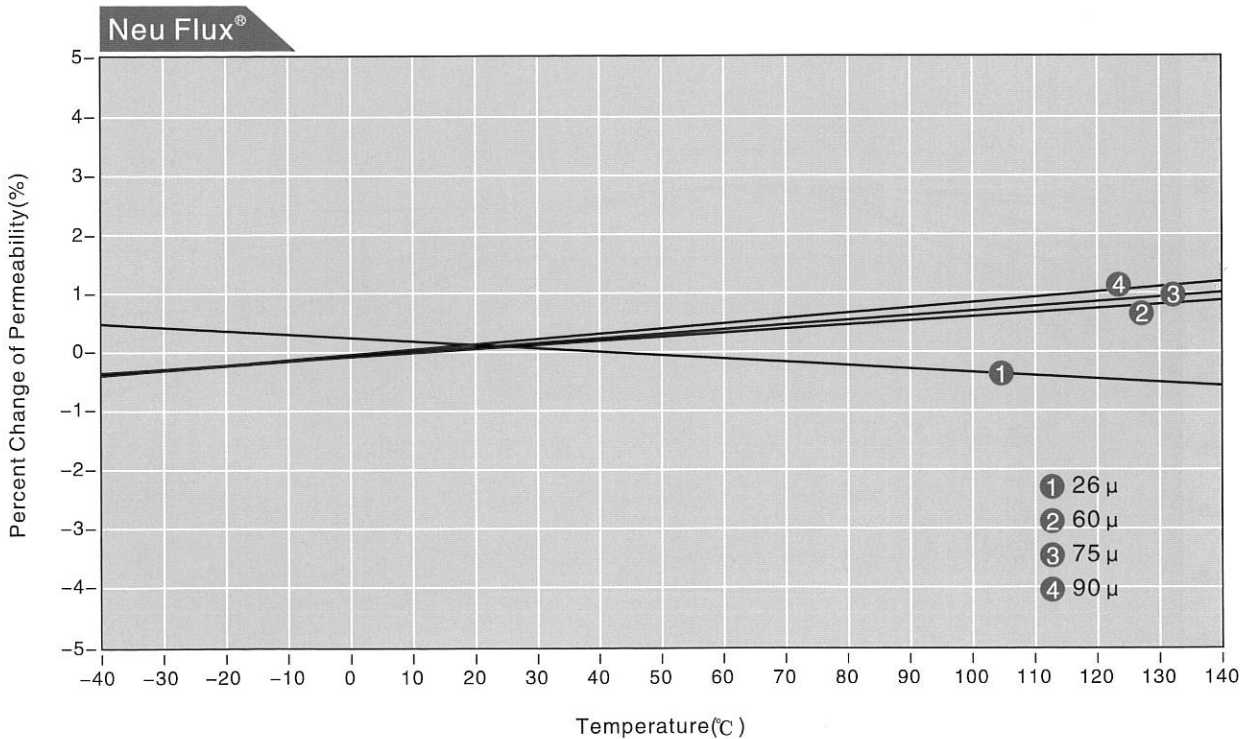

Tel.: +34 93 672 46 10

info@prodinferrite.com www.prodinferrite.com

Magnetic Characteristics

Temperature Stability

Magnetic Characteristics

Temperature Stability

Prodin Ferrite S.L.

Carrer A, 27, 08620 Sant Vicenç dels Horts, Barcelona (Spain)