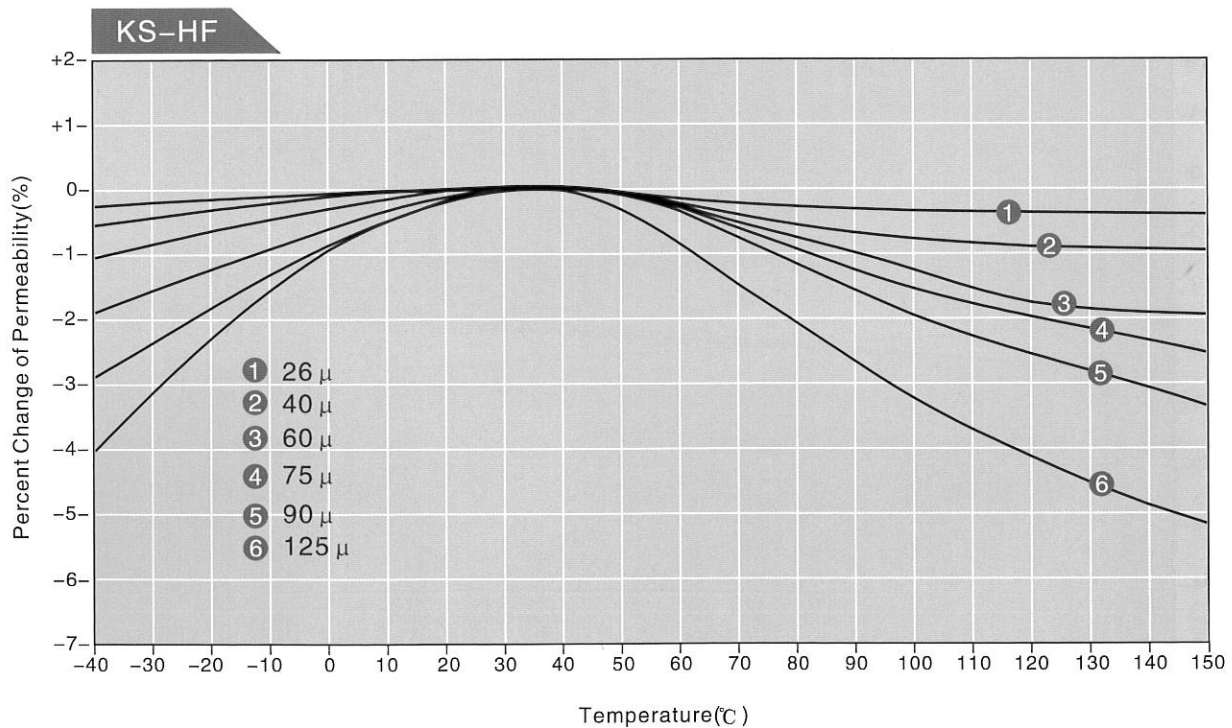

Magnetic Characteristics

Temperature Stability