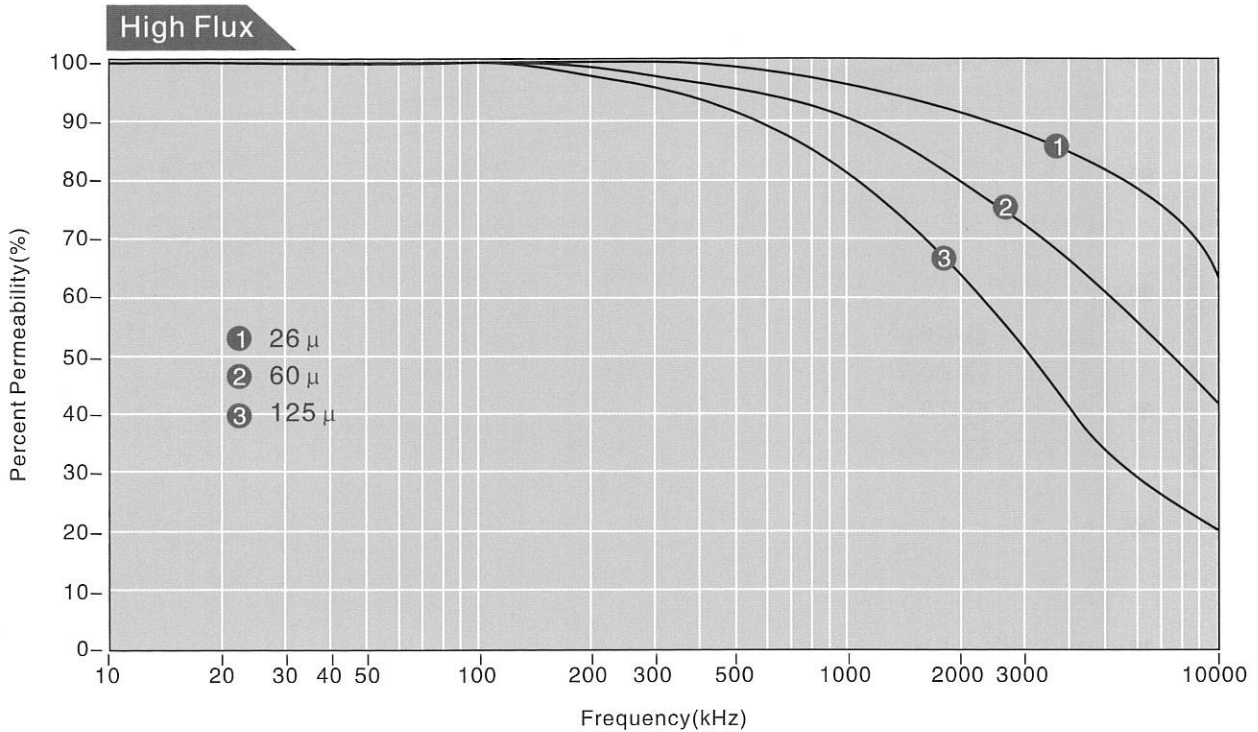

Magnetic Characteristics

Permeability vs .Frequency

Magnetic Characteristics

Permeability vs .Frequency

Prodin Ferrite S.L.

Calle A, 27, 08620 Sant Vicenç dels Horts, Barcelona (Spain)

Tel.: +34 93 672 46 10