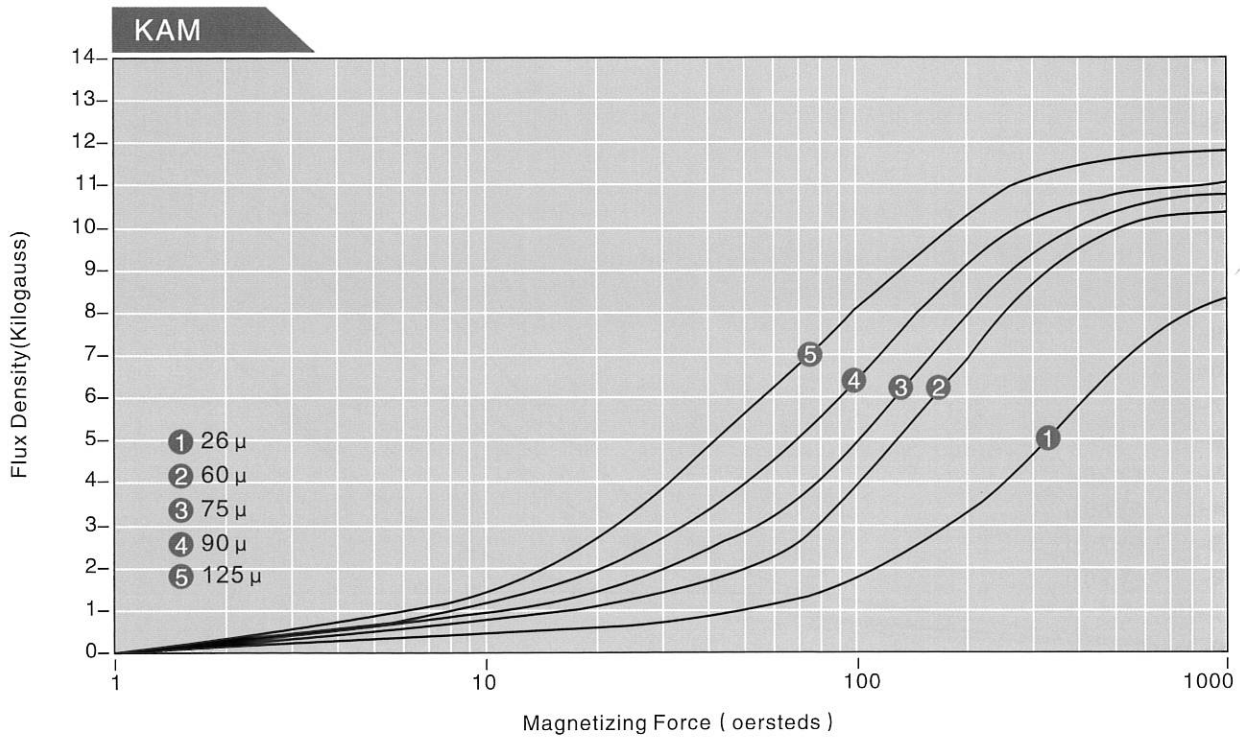

Magnetic Characteristics

Normal Magnetization Curves

Prodin Ferrite S.L.

Calle A, 27, 08620 Sant Vicenç dels Horts, Barcelona (Spain)

Tel.: +34 93 672 46 10

info@prodinferrite.com www.prodinferrite.com