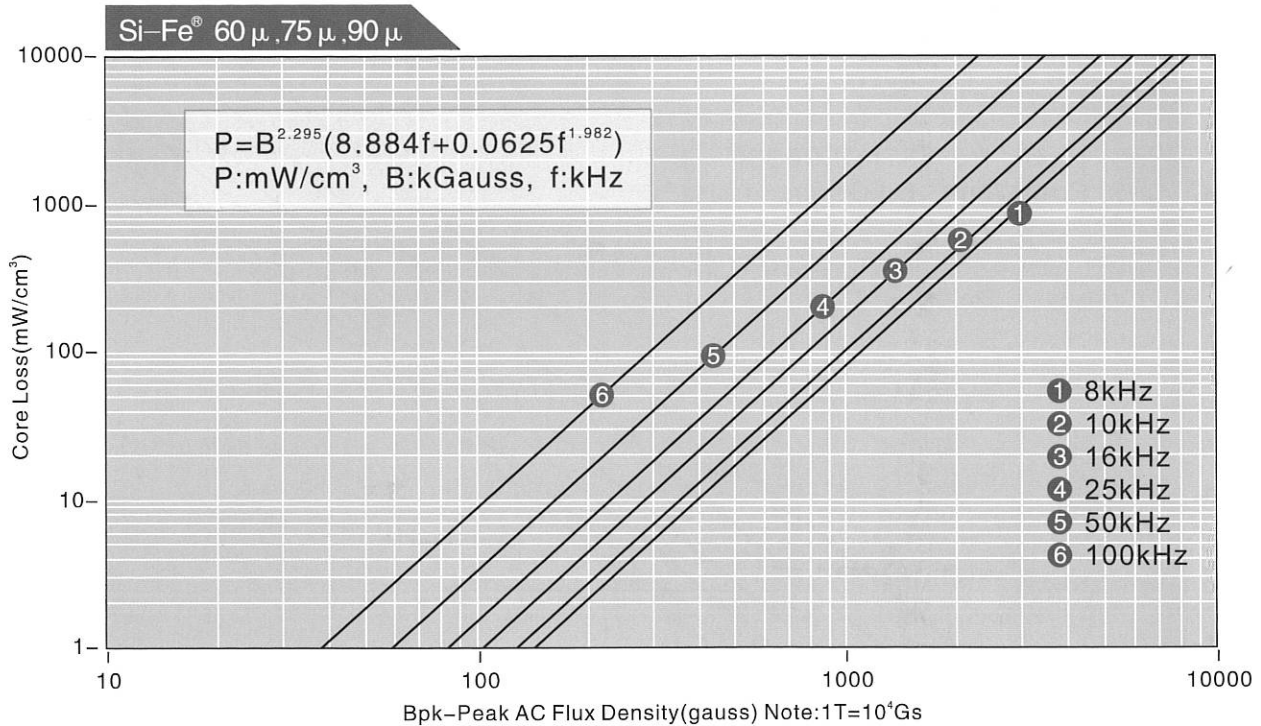

Magnetic Characteristics

Typical Core Loss Curves

Prodin Ferrite S.L.

Calle A, 27, 08620 Sant Vicenç dels Horts, Barcelona (Spain)

Tel.: +34 93 672 46 10

info@prodinferrite.com www.prodinferrite.com