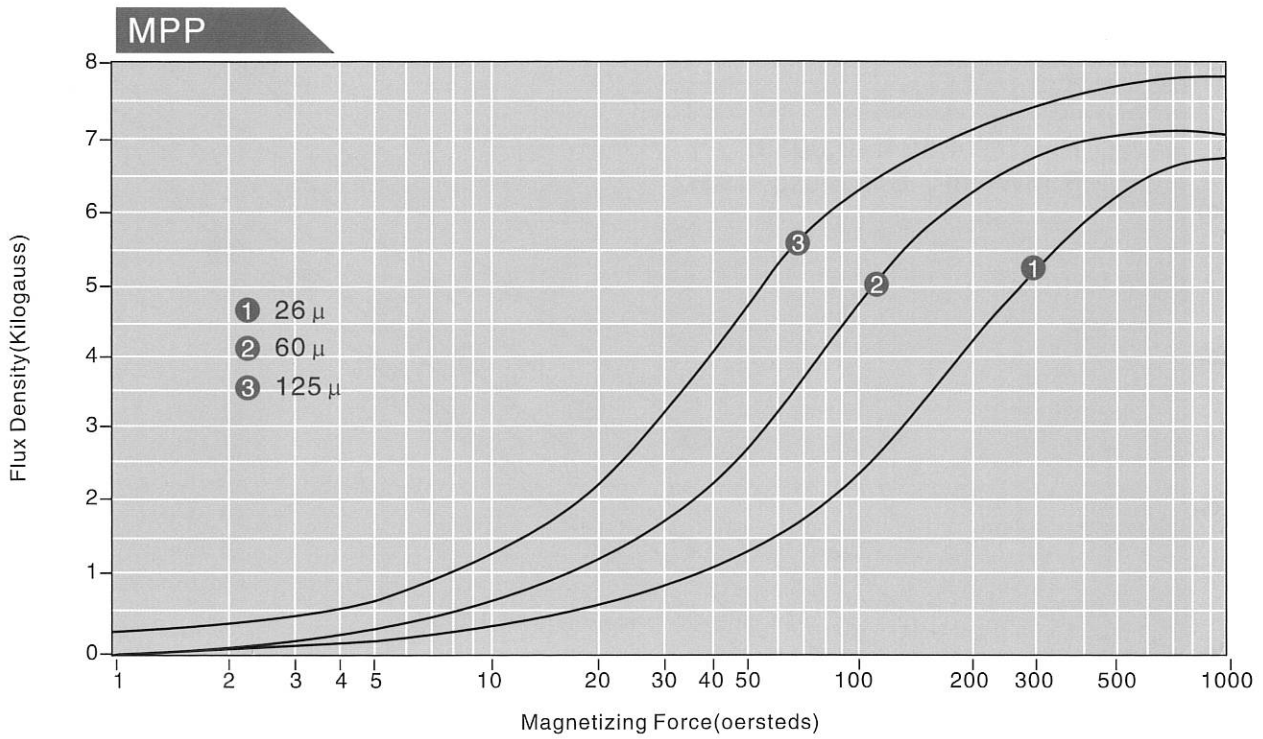

Magnetic Characteristics

Normal Magnetization Curves

Prodin Ferrite S.L.

Calle A, 27, 08620 Sant Vicenç dels Horts, Barcelona (Spain)

Tel.: +34 93 672 46 10

info@prodinferrite.com www.prodinferrite.com