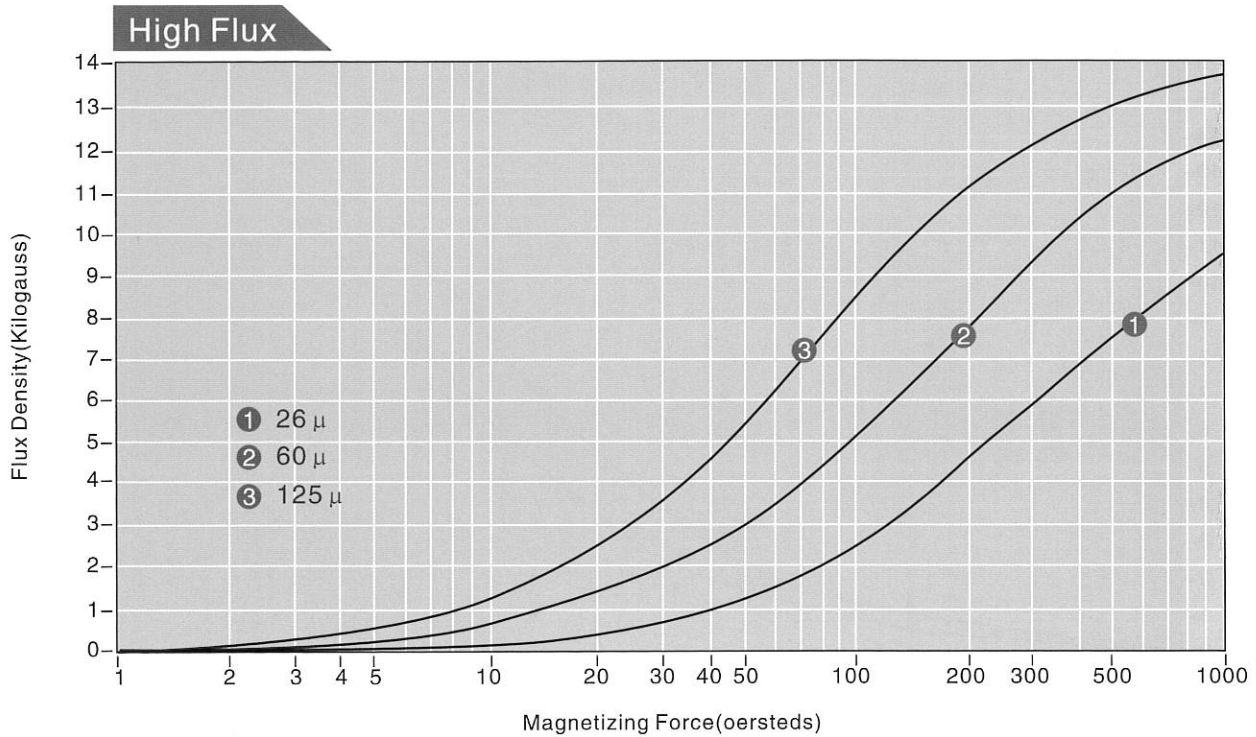

Magnetic Characteristics

Normal Magnetization Curves

Prodin Ferrite S.L.

Calle A, 27, 08620 Sant Vicenç dels Horts, Barcelona (Spain)

Tel.: +34 93 672 46 10

info@prodinferrite.com www.prodinferrite.com