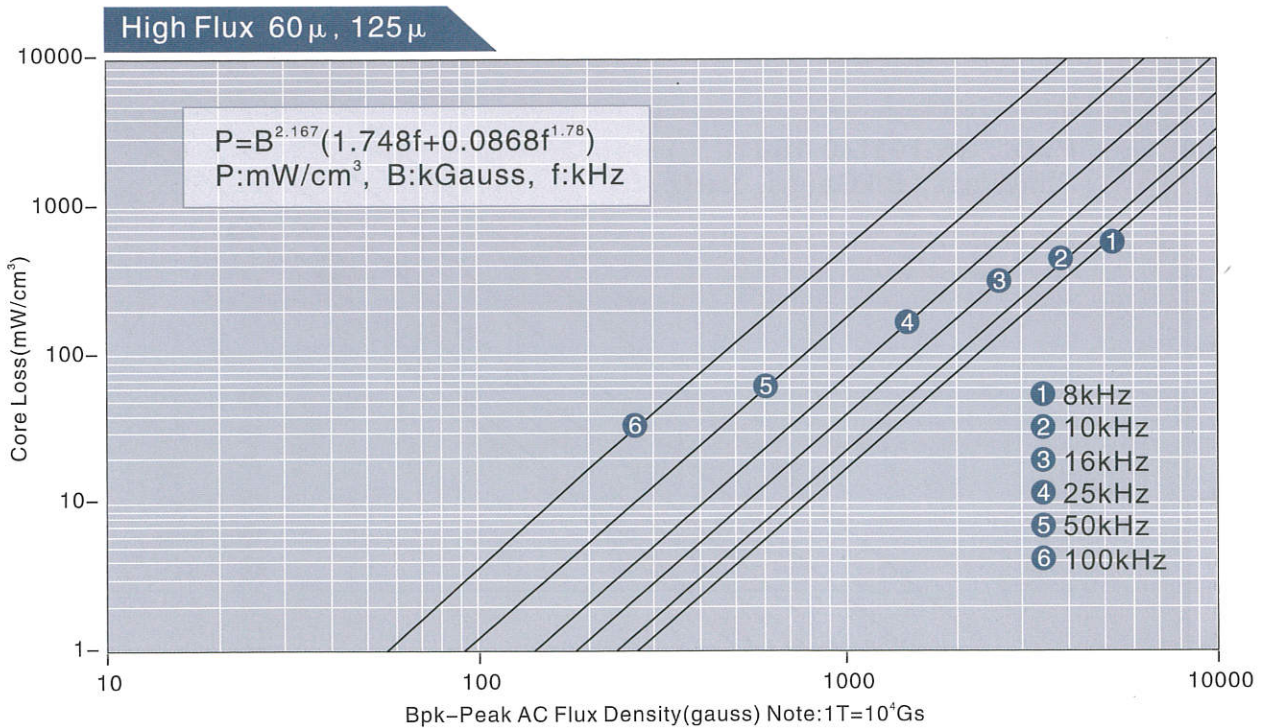

Calle A, 27, 08620 Sant Vicenç dels Horts, Barcelona (Spain)

Tel.: +34 93 672 46 10

info@prodinferrite.com www.prodinferrite.com

Magnetic Characteristics

Typical Core Loss Curves

Magnetic Characteristics

Typical Core Loss Curves